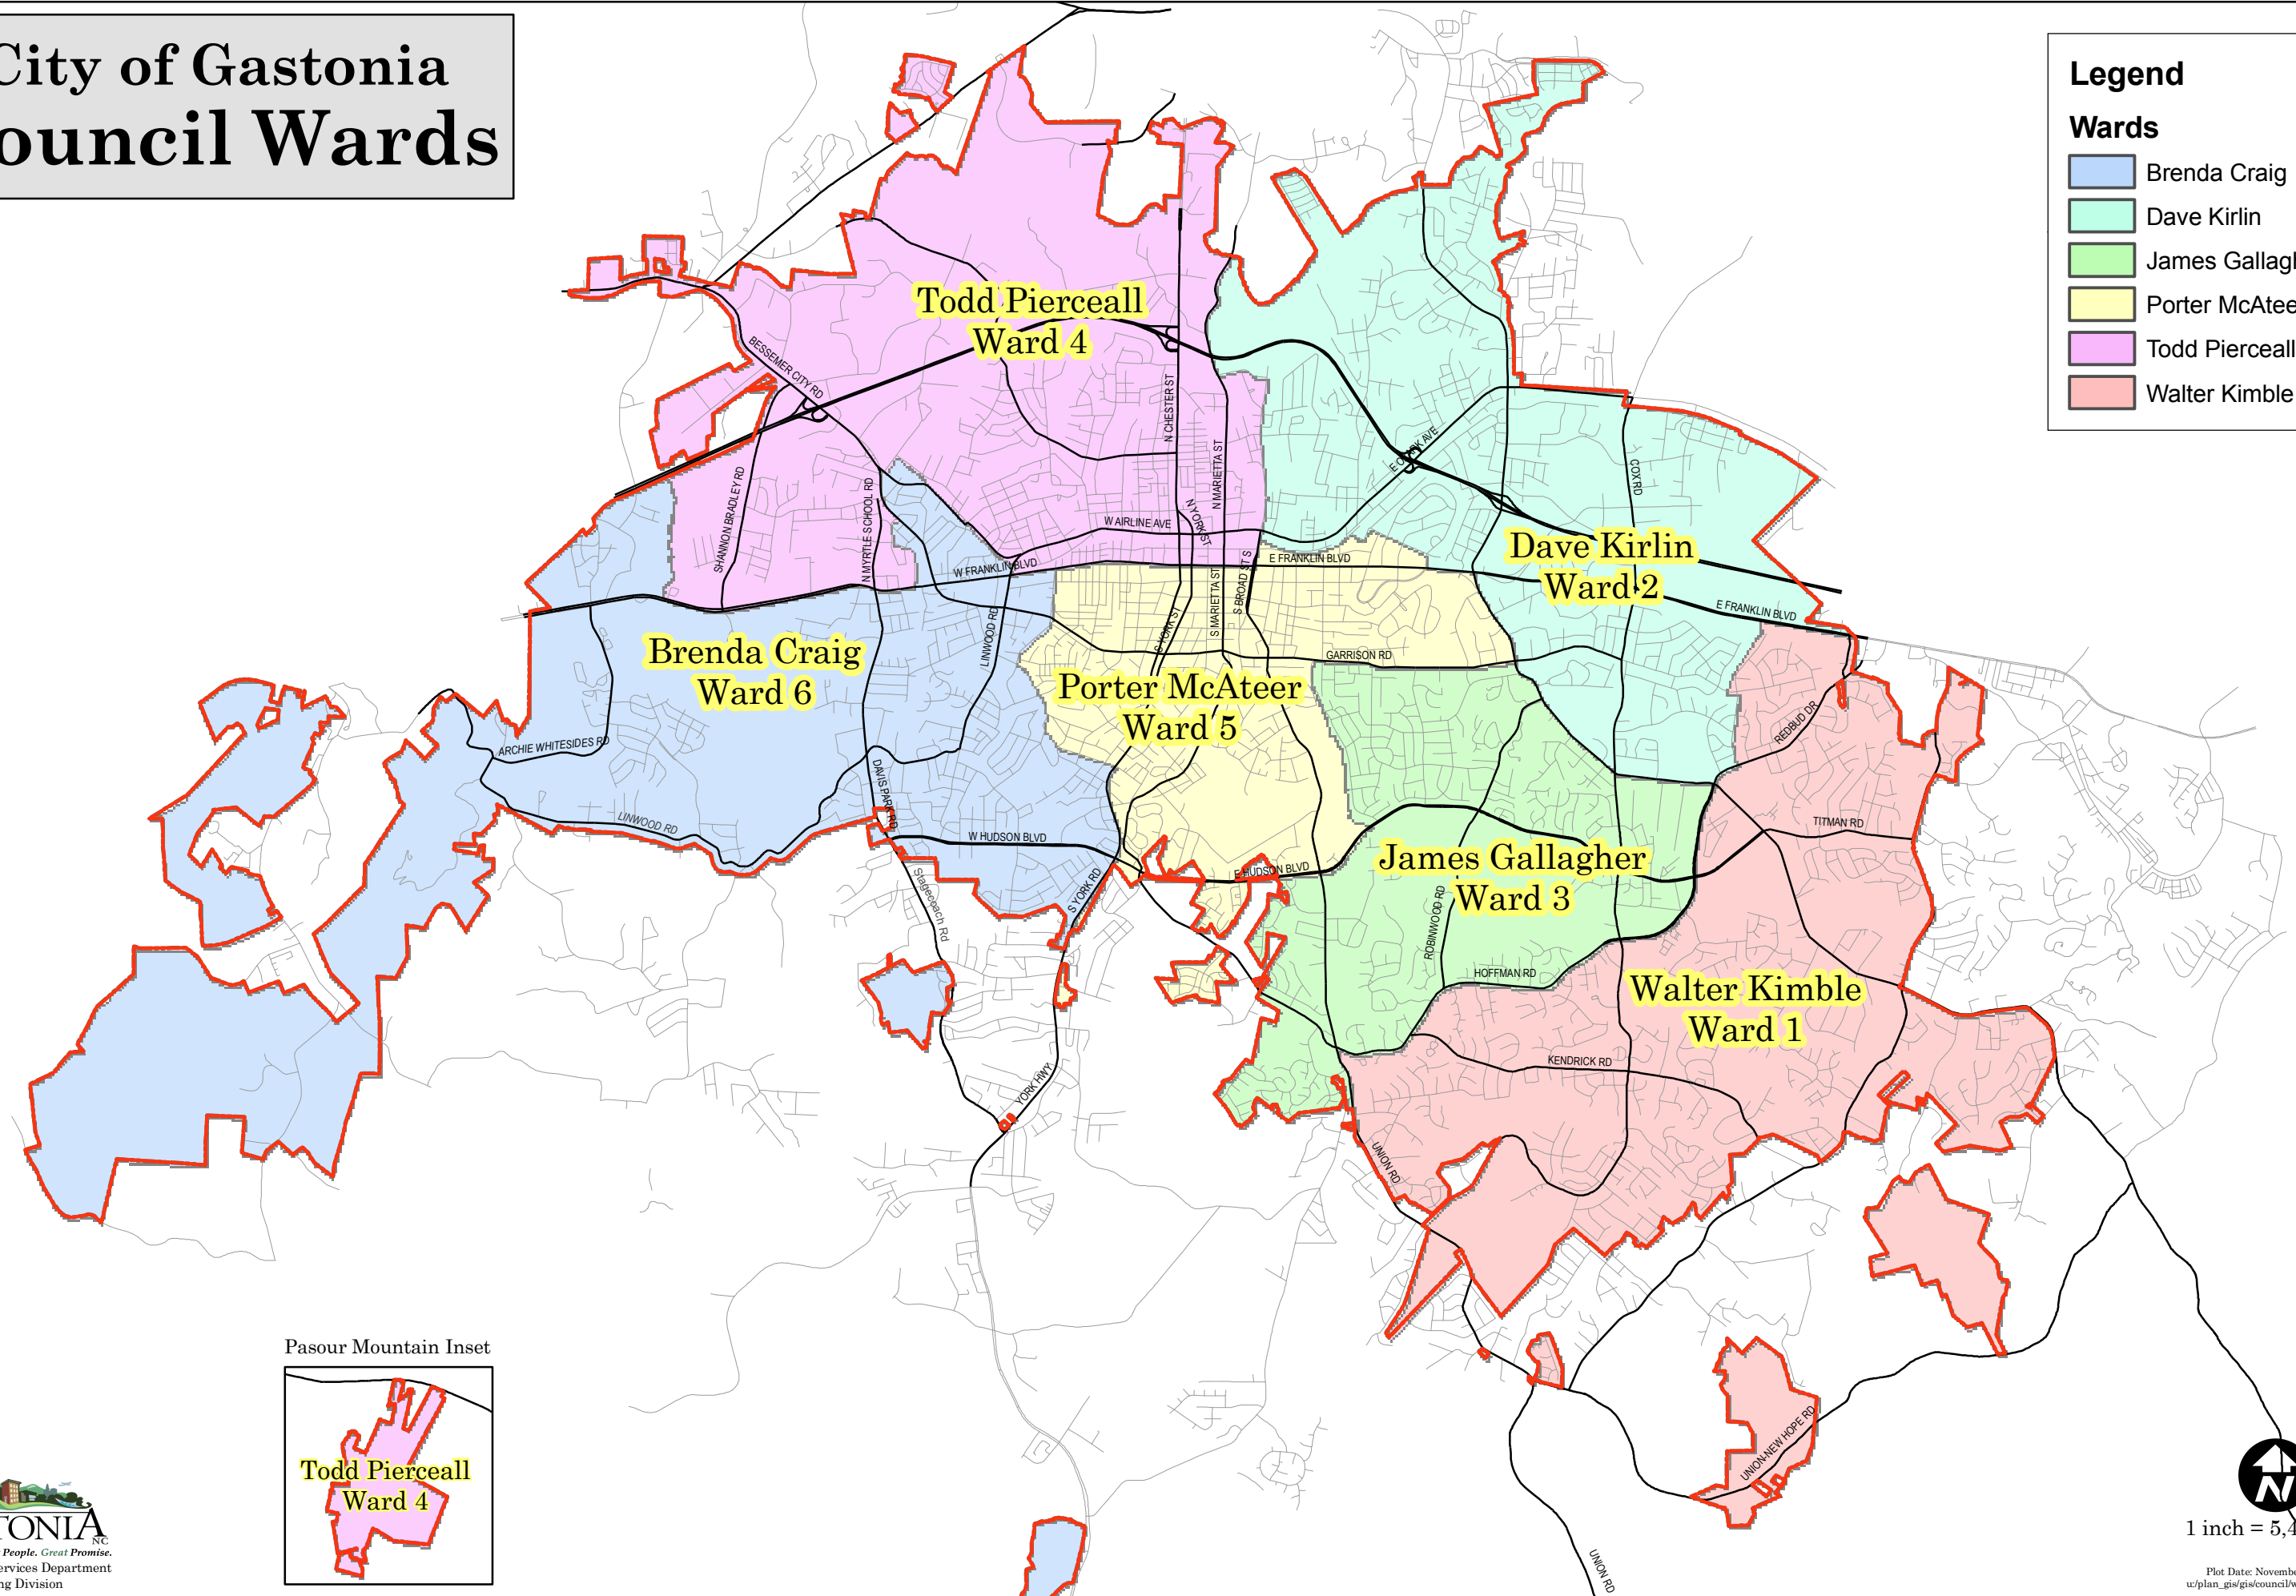

# City of Gastonia Council Wards

## Legend

### Wards

-  Brenda Craig
-  Dave Kirlin
-  James Gallagher
-  Porter McAteer
-  Todd Pierceall
-  Walter Kimble

Pasour Mountain Inset